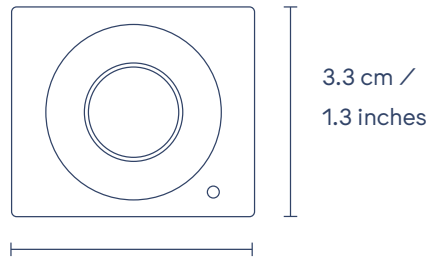

**Dimensions** - Compact, durable, pocket-sized and travel-friendly

6.4 cm / 2.52 inches

7.2 cm / 2.82 inches

 115 grams / 0.24 lbs

4.0 cm / 1.6 inches

**In the box**

- Huddly GO Camera
- 60cm/ 2' SuperSpeed USB 3.0 cable
- Black microfiber Huddly travel pouch
- Quick Start Guide